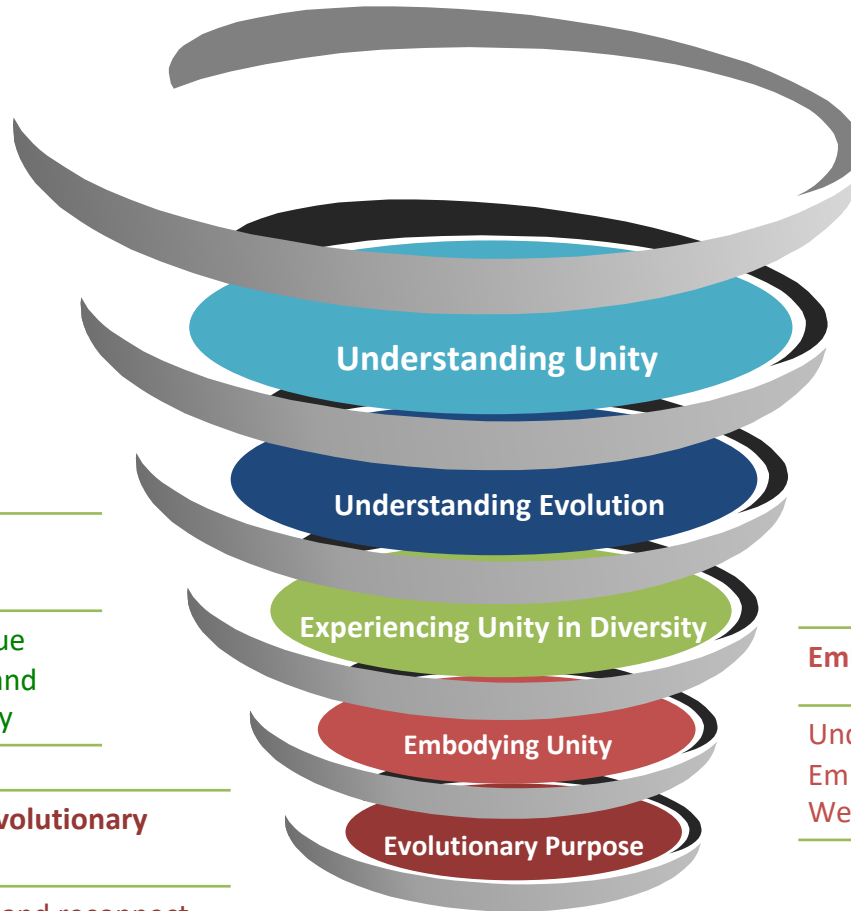

The science of a new wholeworld-view reveals the innate multidimensionality and unified nature of reality

Conscious Evolution....

Our Planet is calling to us to WAKE UP: rapid climate change and environmental destruction is reflecting the need to expand our awareness

A WholeWorld-View, by serving our understanding, experiencing and embodying unity awareness, aims to empower all the above and facilitate us to

LINK UP and LIFT UP to consciously evolve

The Spiral of Evolution - Expand your Identity!

Feel Global
WE

Think Cosmic
ALL

Act Local
ME

The WWV Unifying Framework

Understanding Unity

Mind and consciousness is what we and the whole world are.

Experiencing Unity in Diversity

Living our natural unique diversity in our global and universal family of unity

Living our Evolutionary Purpose

Re-member and reconnect to our authentic evolutionary impulse and purpose

Understanding Evolution

Our Universe exists *to* evolve. Understand what it means to be human and our evolutionary potential